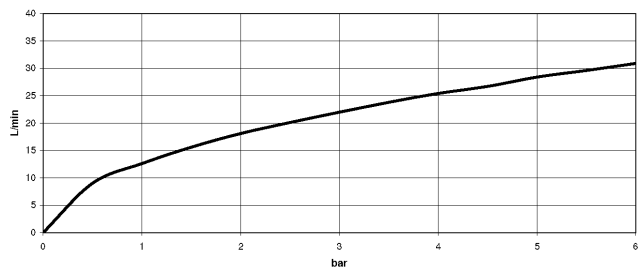

Certificates

WRAS_2210004.   LGA_18933.   Belgaqua_21-026-27_4.