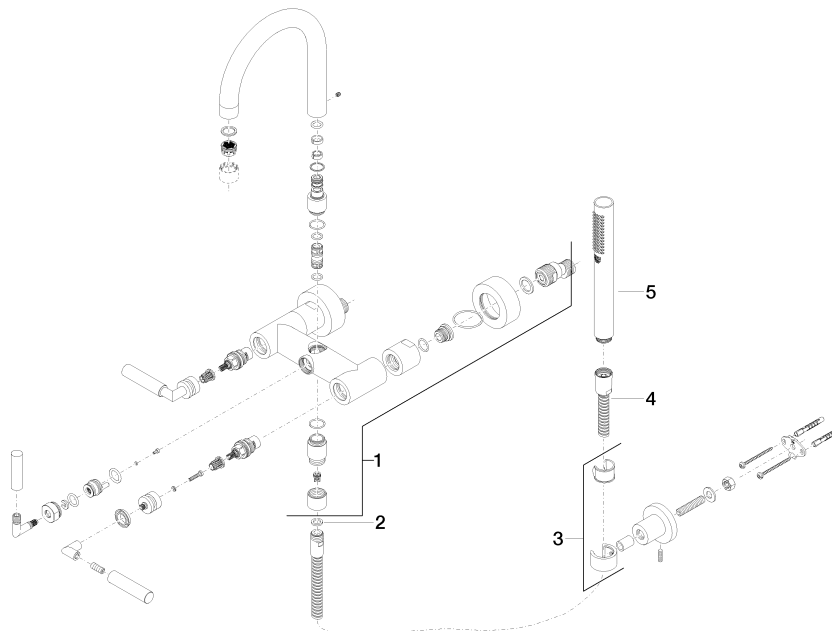

25 133 882

- spout: circular, air-enriched flow
- max. flow 22 l/min at 3 bar flow pressure
- Hand shower: COMPACT RAIN, max. flow rate 6.8 l/min (at 3 bar)
- complete hand shower set with anti-scale system
- 240mm projection
- rotary diverter for bath/shower
- slide-on rosettes Ø 65 mm
- rosette for shower holder Ø 50mm
- 1/2" connection
- gauge 150 mm - 15 mm
- metal shower hose 1250mm with integrated anti-twist protection

Intrinsic protection against back flow.

Stand pipes combination possible on request (x-TRA SERVICE).

	Chrome	25 133 882-00
	Brushed Platinum	25 133 882-06
	Platinum	25 133 882-08
	Dark Chrome	25 133 882-19
	Brushed Durabronze (23kt Gold)	25 133 882-28
	Matte Black	25 133 882-33
	Brushed Champagne (22kt Gold)	25 133 882-46
	Champagne (22kt Gold)	25 133 882-47
	Brushed Chrome	25 133 882-93
	Brushed Dark Platinum	25 133 882-99

25 133 882

Flow rate chart

Certificates

WRAS_2210004. LGA_18933. Belgaqua_21-026-27_4.

25 133 882

Parts for other finishes can be found here: [Brushed](#)
[Platinum](#)

Spare parts list

No.	Item Number	Name	Quantity used	Delivery time
1	25 100 882-00	shower set	1	60
2	90 14 20 026 00 90	seal	1	2
3	28 050 892-00	TARA Wall bracket - Chrome	1	10
4	90 30 02 072 00-00	Metal shower hose 1/2" x 3/8" x 1250 mm - Chrome	1	10
5	28 019 979-00	Hand shower - Chrome	1	2