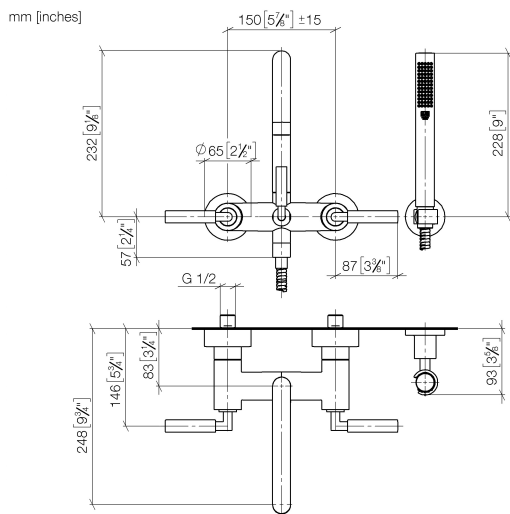

25 133 882

- spout: circular, air-enriched flow
- max. flow 22 l/min at 3 bar flow pressure
- Hand shower: COMPACT RAIN, max. flow rate 6.8 l/min (at 3 bar)
- complete hand shower set with anti-scale system
- 240mm projection
- rotary diverter for bath/shower
- slide-on rosettes Ø 65 mm
- rosette for shower holder Ø 50mm
- 1/2" connection
- gauge 150 mm - 15 mm
- metal shower hose 1250mm with integrated anti-twist protection

Intrinsic protection against back flow.

Stand pipes combination possible on request (x-TRA SERVICE).

	Chrome	25 133 882-00
	Brushed Platinum	25 133 882-06
	Platinum	25 133 882-08
	Dark Chrome	25 133 882-19
	Brushed Durabronze (23kt Gold)	25 133 882-28
	Matte Black	25 133 882-33
	Brushed Champagne (22kt Gold)	25 133 882-46
	Champagne (22kt Gold)	25 133 882-47
	Brushed Chrome	25 133 882-93
	Brushed Dark Platinum	25 133 882-99

25 133 882

Flow rate chart

Certificates

WRAS_2210004. LGA_18933. Belgaqua_21-026-27_4.

25 133 882

Parts for other finishes can be found here: [Brushed](#)
[Platinum](#)

Spare parts list

No.	Item Number	Name	Quantity used	Delivery time
1	25 100 882-00	shower set	1	60
2	90 14 20 026 00 90	seal	1	2
3	28 050 892-00	TARA Wall bracket - Chrome	1	10
4	90 30 02 072 00-00	Metal shower hose 1/2" x 3/8" x 1250 mm - Chrome	1	10
5	28 019 979-00	Hand shower - Chrome	1	2